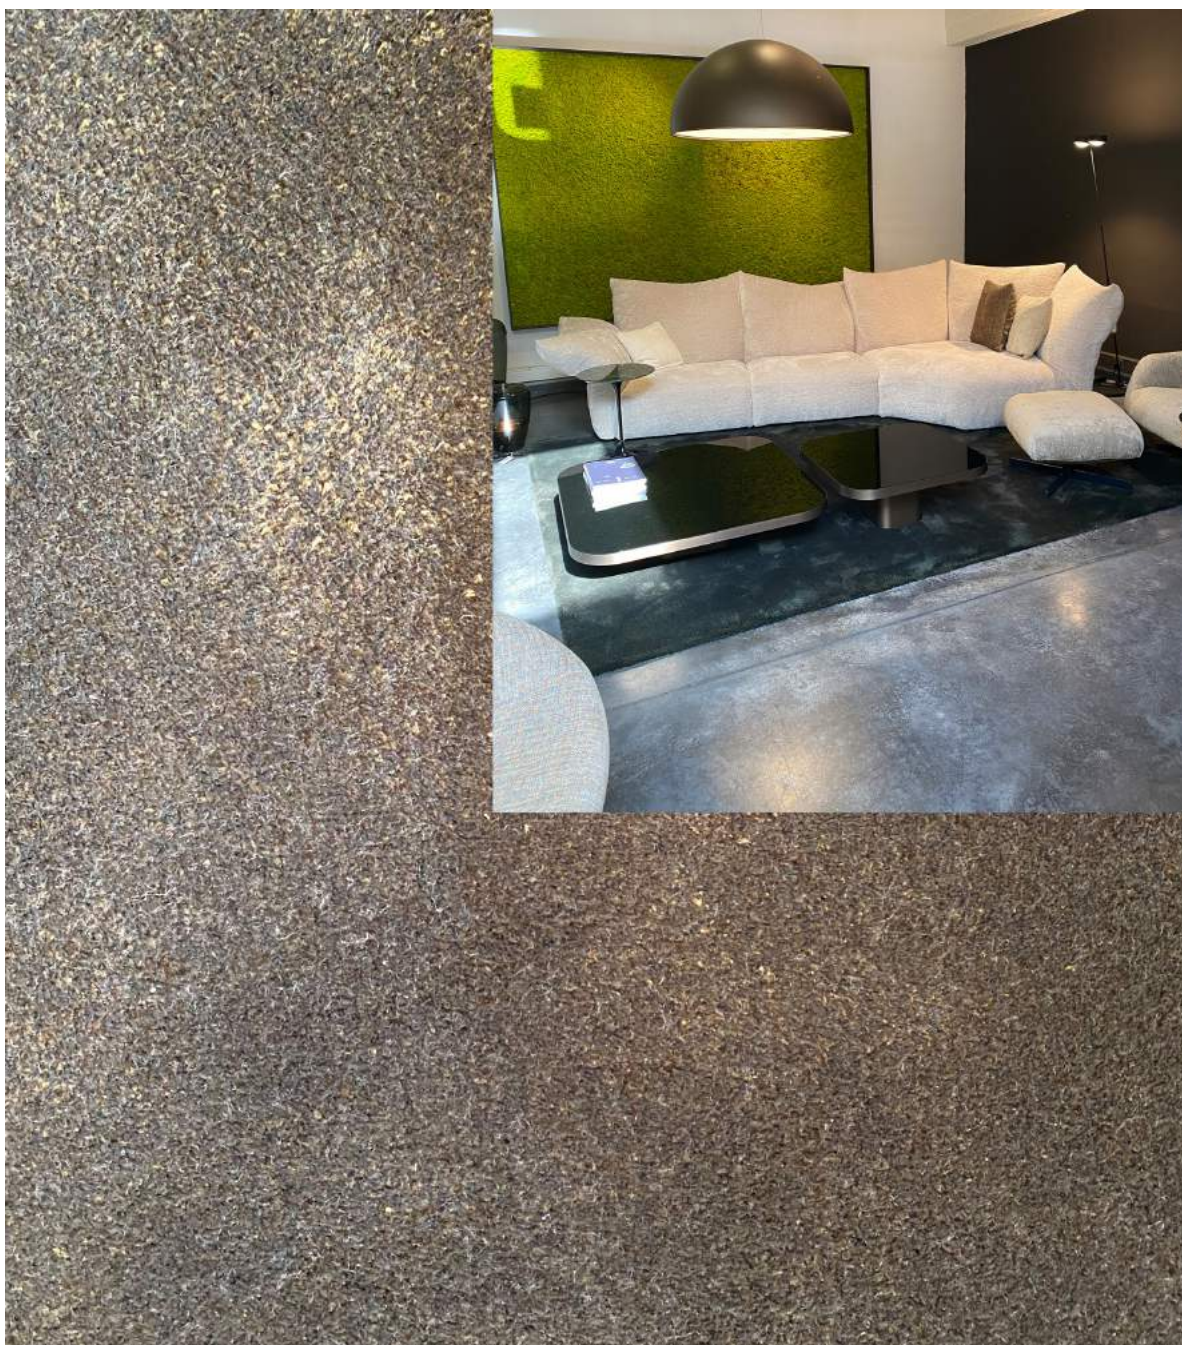

**te bezichtigen in onze toonzaal te Moorsel

LEGENDS of CARPETS - Yungiyungi

Afmetingen L300 x B200 cm (6m²)
46% wool, 39% silk, 15% nettle

~~€ 13.248,- incl. BTW~~

€ 10.590,- incl. BTW

**te bezichtigen in onze toonzaal te Moorsel